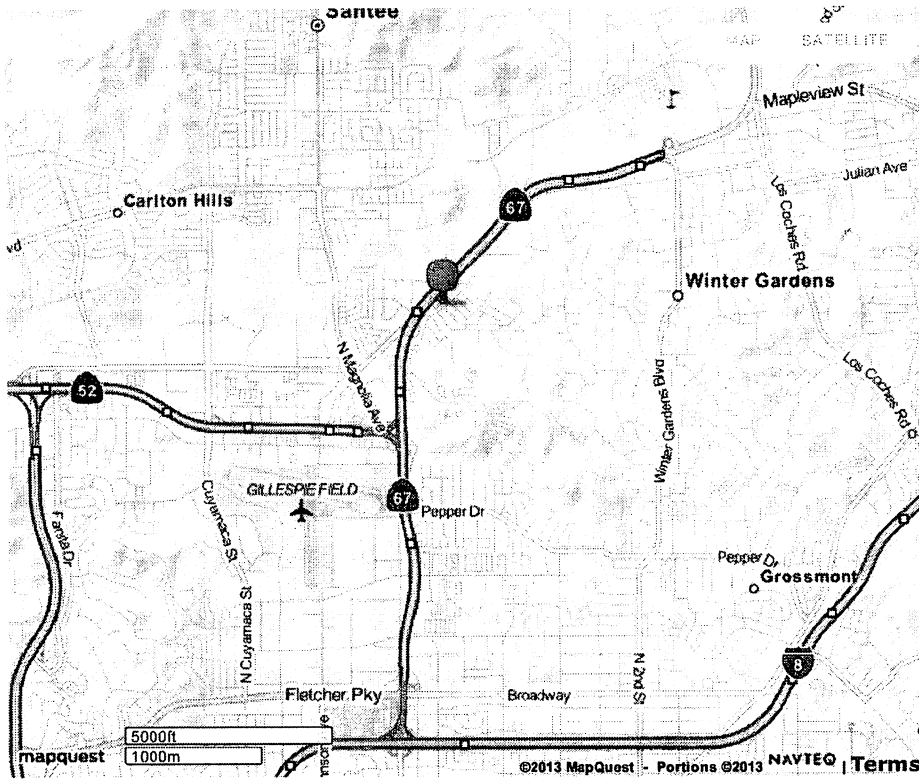

SANTEE

DRIVE-IN THEATRE

10990 Woodside Ave. North, Santee, CA 92071
(619) 448-7447

Directions

I-8 to Highway 67 North
Exit Riverford Rd. Go North
Left on Woodside Ave. North
Drive-in Entrance on the right approx. 1 mile

Our address is:
10990 Woodside Ave. North
Santee, CA. 92071-2833

[Home Page](#)

[Directions](#)

View this website
in your language:

Santee Drive-In Directions

[View Larger Map](#)

To get directions from where you are, just hover over the Purple pin and select "Get Directions". From there you can enter your location and MapQuest will guide you to us.